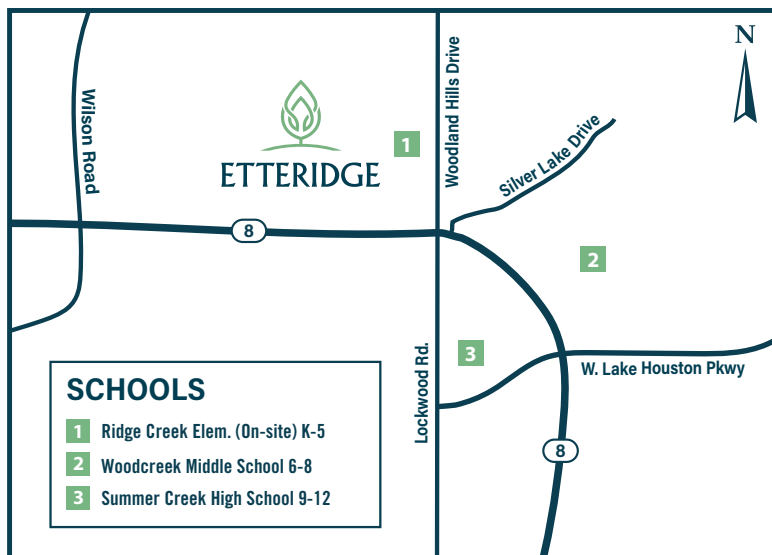

ETTERIDGE

A Land Tejas Community

A+ Schools

Neighborhood Schools, A Tradition of Excellence

Young Etteridge scholars stay close to home, attending well-regarded schools in the Humble Independent School District. Adhering to a standard of excellence first promoted in a one-room schoolhouse with 12 students more than a hundred years ago, Humble ISD provides students with an innovative education that allows them to grow intellectually, artistically and socially — preparing them to become life-long learners and critical thinkers.